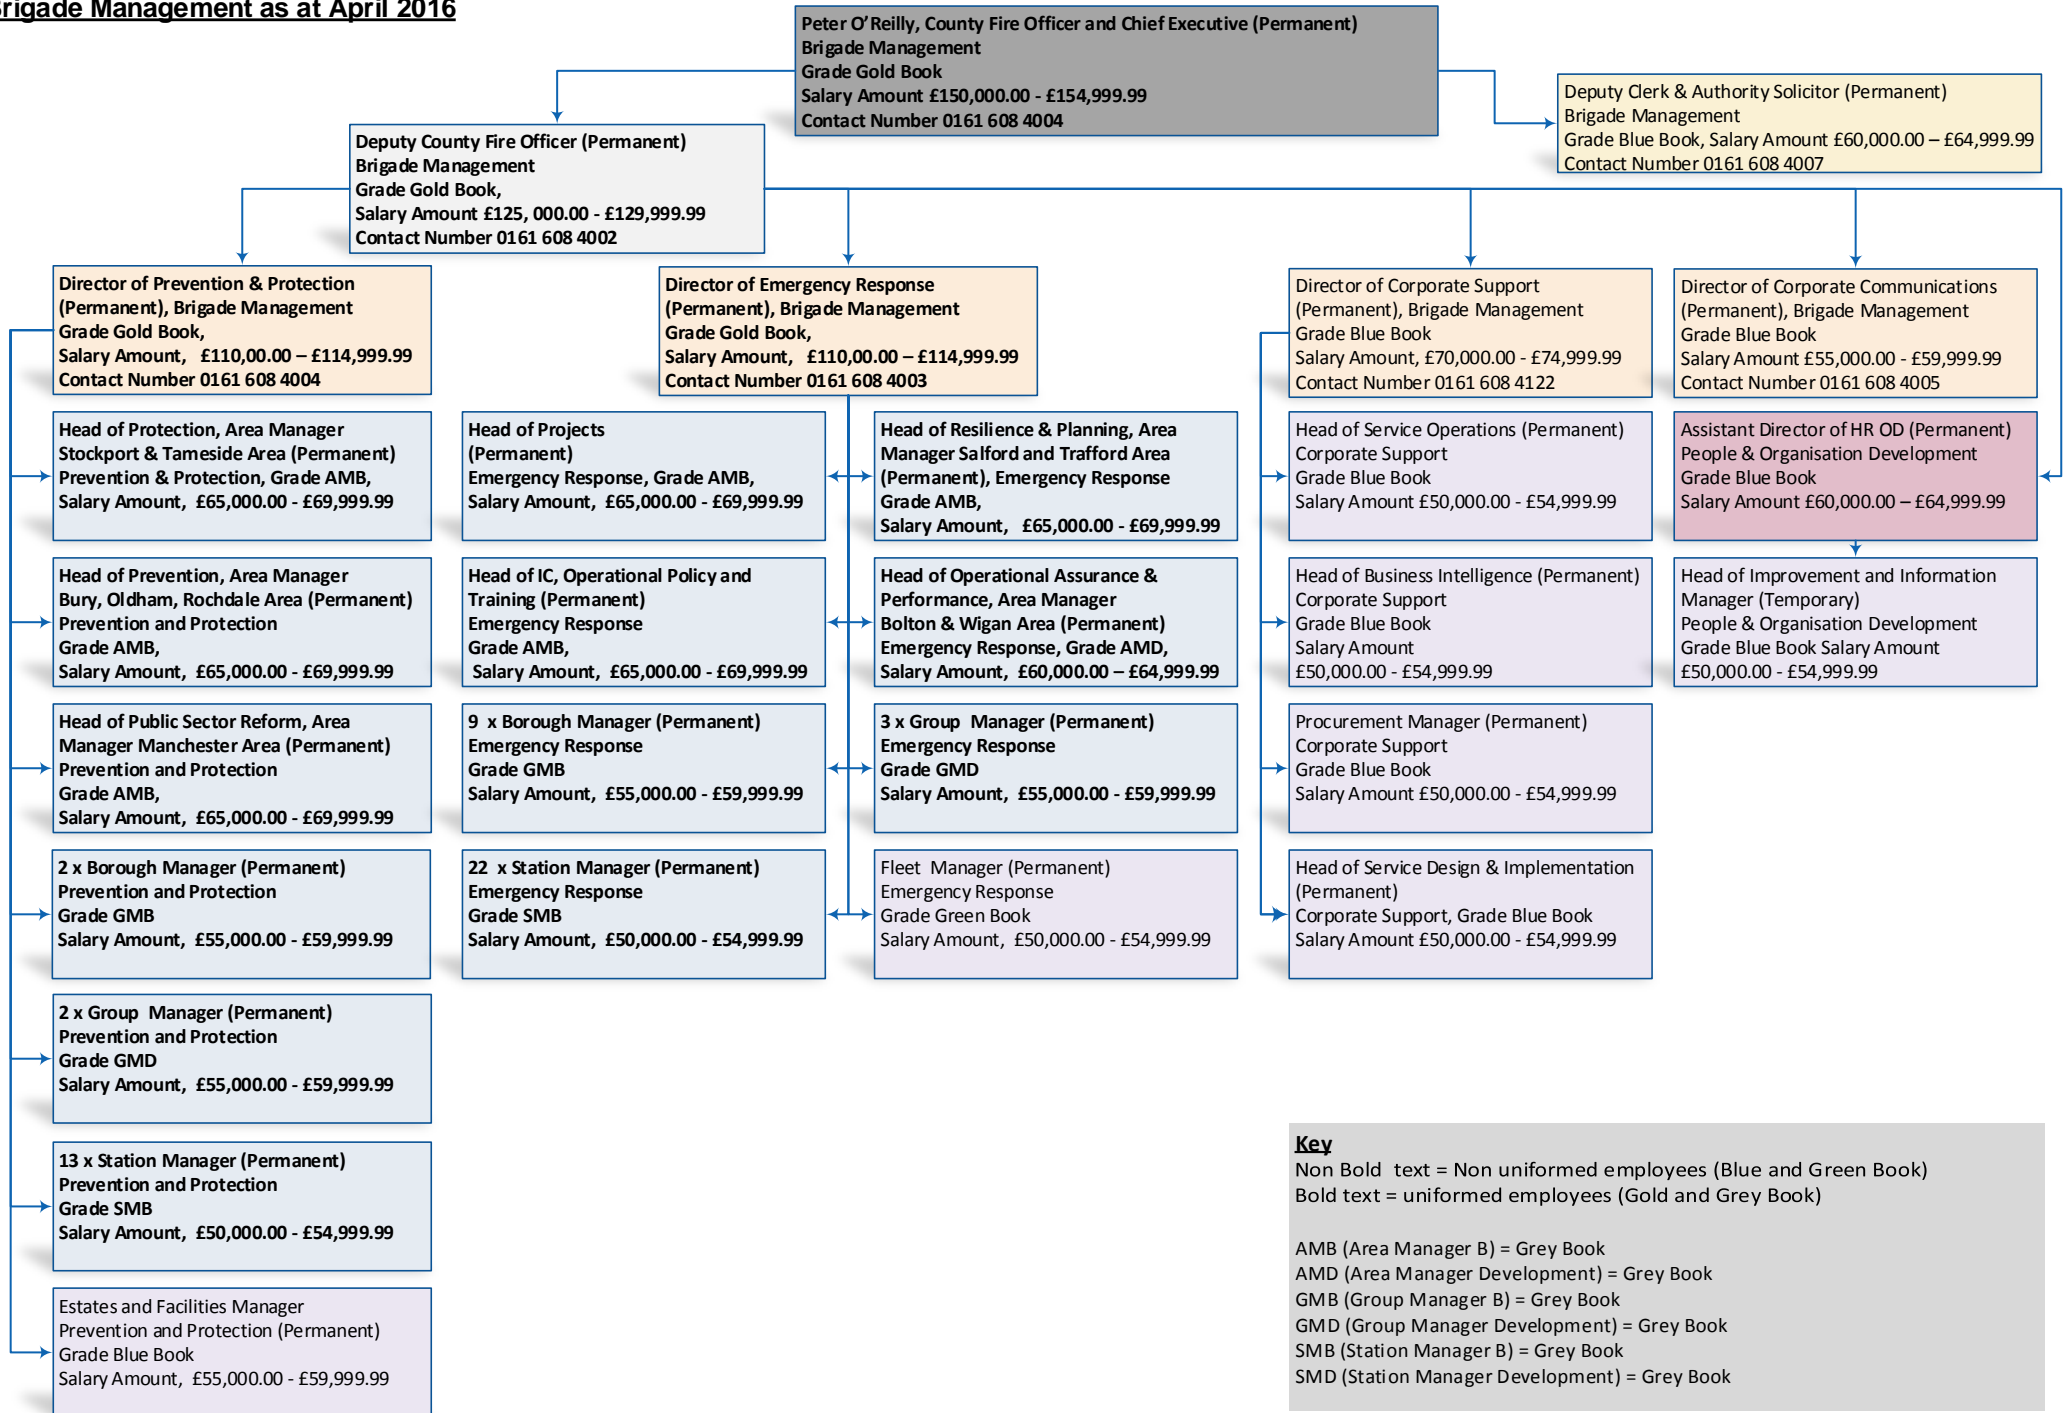

Brigade Management as at April 2016

Key
 Non Bold text = Non uniformed employees (Blue and Green Book)
 Bold text = uniformed employees (Gold and Grey Book)

AMB (Area Manager B) = Grey Book
 AMD (Area Manager Development) = Grey Book
 GMB (Group Manager B) = Grey Book
 GMD (Group Manager Development) = Grey Book
 SMB (Station Manager B) = Grey Book
 SMD (Station Manager Development) = Grey Book